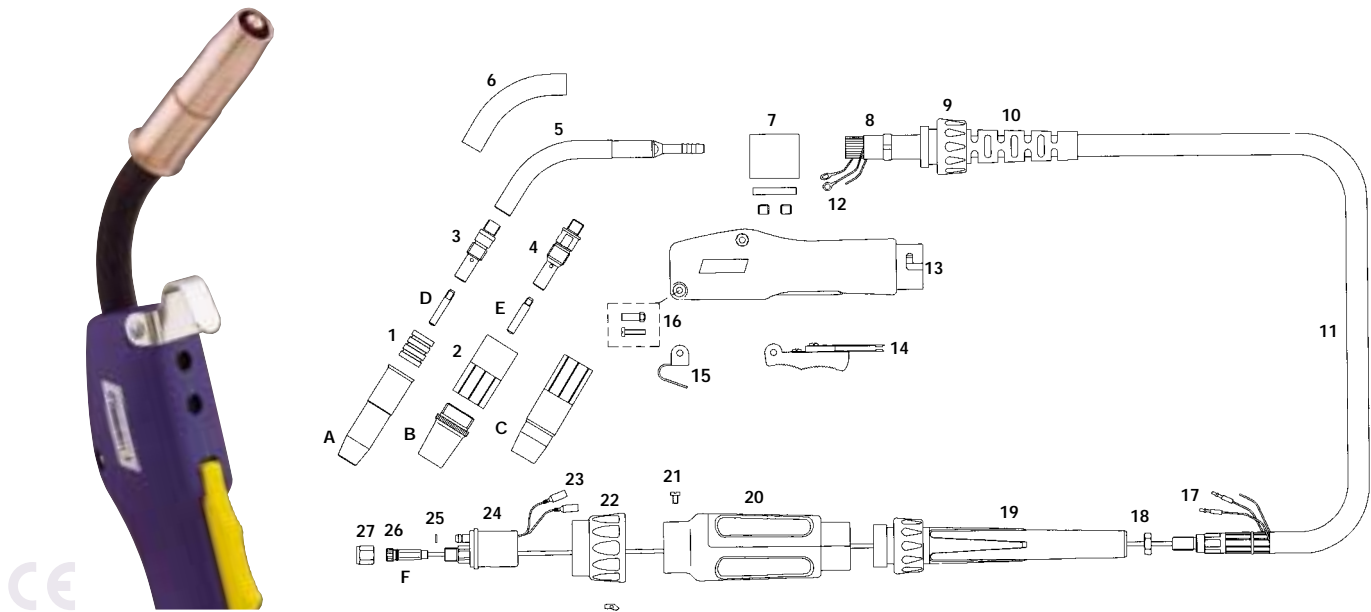

Rating: 200A CO₂ 150A mixed gas, EN60974-7 @ 60% duty cycle. 0.6 to 1.2mm wires

Model

Description	Part Number		
	10 ft	12 ft	15 ft
Welding Torch c/w Euro Fitting	2-10E	2-12E	2-15E
Welding Torch c/w Tweco Fitting	2-10T	2-12T	2-15T
Welding Torch c/w Hobart Fitting	2-10H	2-12H	2-15H
Welding Torch c/w Lincoln Fitting	2-10L	2-12L	2-15L
Welding Torch c/w Miller Fitting	2-10M	2-12M	2-15M

Nozzles

Part Number	Description
A 22-50*	Nozzle Adjustable
22-62	Nozzle Adjustable
B 24CT-50S	Nozzle Fixed Coarse Thread
24CT-62S	Nozzle Fixed Coarse Thread
24CT-75S	Nozzle Fixed Coarse Thread
C 23-50	Nozzle Self Insulated
23-62	Nozzle Self Insulated
23-75	Nozzle Self Insulated

Contact Tips

Part Number	Description
D 14-23	Contact Tip .023"/0.6mm Ecu
14-30*	Contact Tip .030"/0.8mm Ecu
14-35	Contact Tip .035"/0.9mm Ecu
14-40	Contact Tip .040"/1.0mm Ecu
E 14H-30	Contact Tip .030"/0.8mm Ecu HD
14H-35	Contact Tip .035"/0.9mm Ecu HD
14H-40	Contact Tip .040"/1.0mm Ecu HD

Liners

Part Number	Description
F 42-23-15	Liner Conduit .023"/0.6mm X 15ft
42-3035-15	Liner Conduit .030"- .035"/0.8-0.9mm X 15ft
42-4045-15*	Liner Conduit .040"- .045"/1.0-1.2mm X 15ft
42N-3035-15	Nylon Conduit .030"- .035"/0.8-0.9mm X 15ft